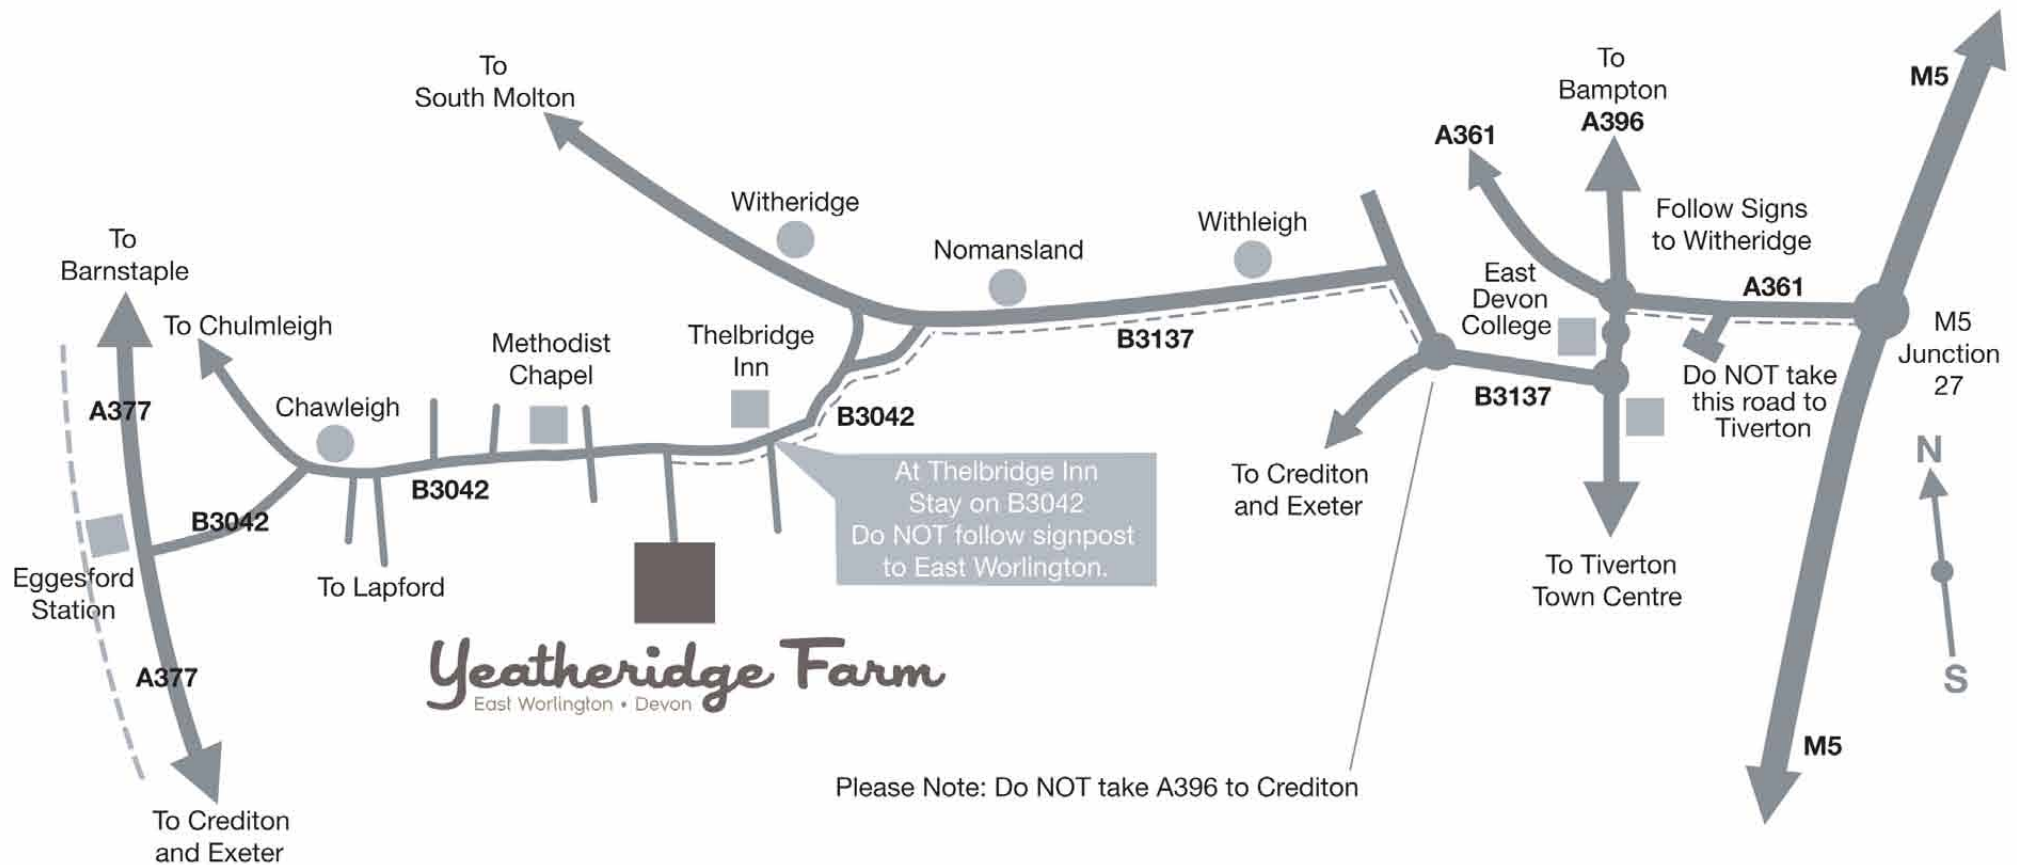

# Yeatheridge Farm Caravan & Camping Park

East Worlington • Devon

## Directions

From the M5 Junction 27, take the A361 westwards for 7 miles. Follow the signs for WITHERIDGE. Please DO NOT continue for long on the A396 to Crediton, but follow the B3137 towards Witheridge, FORK LEFT after approx. 1 mile past Nomansland; follow road and keep straight past The Thelbridge Inn another 1.5 miles on the B3042 - DO NOT take road signposted East Worlington.